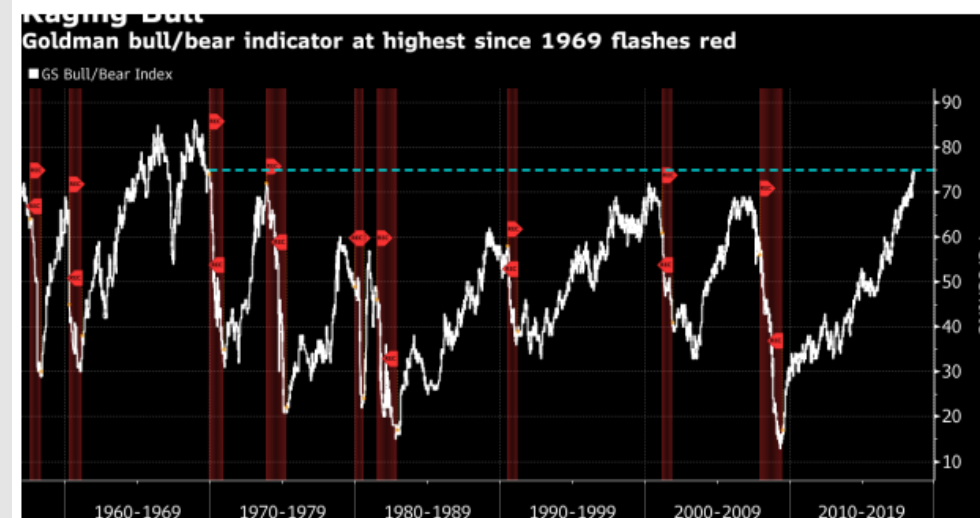

Ridin' the storm out.

.....starts with one person, one relationship, one family, one neighbor, one neighborhood, one community, one village, one city, one state, one nation, at a time....simultaneously.

FLORENCE CHURNS
CONE
WINDS TOP 140 MPH

SYNCHRONICITY and ELECTRIC
UNIVERSE.

Goldman Bear-Market Risk Indicator at Highest Since 1969: Chart

Bloomberg | Cormac Mullen 09/10/2018 9:22 AM MDT

Like 0

CONSTITUTIONALISM....is the new
counterculture.